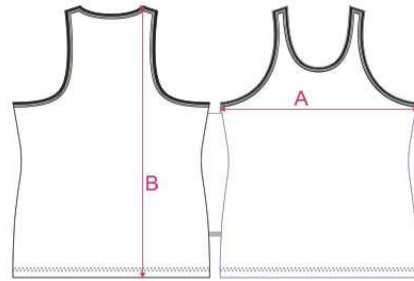

STYLE NO: B017

fitted ladies singlets

Pls note all size in centimeters

POINT OF MEASUREMENT		4XS	3XS	2XS	XS	S	M	L	XL	2XL	3XL	
		10	12	14								
A	Chest Width (armpit to armpit)	37	39	41	42	44	46	47	49	51	53	
B	Body Length (four shoulder point to bottom)	57	59	61	64	67	69	72	74	76.5	79	